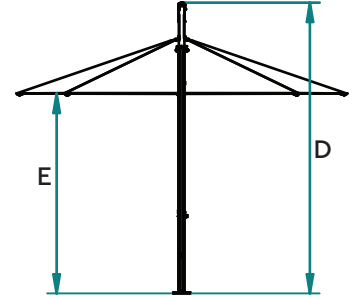

## Base Selections

Boltdown and inground bases

## Umbrella Dimensions

Deluxe

	3.2m	3.6m	4.0m	4.5m	5.0m
<b>A (mm)</b>	3200	3600	4000	4500	5000
<b>B (mm)</b>	3440	3840	4240	4740	5240
<b>D (mm)</b>	3240	3240	3410	3570	3510
<b>E (mm)</b>	2110	2110	2110	2110	2110
<b>Tilt Function</b>	Single/Double	Single/Double	Single/Double	Single/Double	Single/Double
<b>Wind Rating</b>	92.5km/h	92.5km/h	81km/h	70km/h	60.5km/h

## Standard Colours

Frame Colours

Canopy Colours

All canopies are made with 100% solution dyed acrylic; premium strength and fade resistance. The standard colours are indicated here:

Ultimate

	3.2m	3.6m	4.0m	4.5m
<b>A (mm)</b>	3200	3600	4000	4500
<b>B (mm)</b>	3440	3840	4240	4740
<b>D (mm)</b>	2940-3500	2940-3500	3110-3670	2950-3510
<b>E (mm)</b>	1710-2270	1710-2270	1710-2270	1710-2270
<b>Tilt Function</b>	Single/Double	Single/Double	Single/Double	Single/Double
<b>Wind Rating</b>	92.5km/h	92.5km/h	81km/h	70km/h

## Dimensions