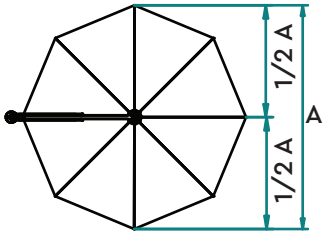

## Base Selections

Boltdown and inground bases

## Umbrella Dimensions

Deluxe

	3.2m	3.6m	4.0m	4.5m	5.0m
<b>A (mm)</b>	3200	3600	4000	4500	5000
<b>B (mm)</b>	3440	3840	4240	4740	5240
<b>D (mm)</b>	3240	3240	3410	3570	3510
<b>E (mm)</b>	2110	2110	2110	2110	2110
<b>Tilt Function</b>	Single/Double	Single/Double	Single/Double	Single/Double	Single/Double
<b>Wind Rating</b>	92.5km/h	92.5km/h	81km/h	70km/h	60.5km/h

## Standard Colours

Frame Colours

Canopy Colours

All canopies are made with 100% solution dyed acrylic; premium strength and fade resistance. The standard colours are indicated here:

Ultimate

	3.2m	3.6m	4.0m	4.5m
<b>A (mm)</b>	3200	3600	4000	4500
<b>B (mm)</b>	3440	3840	4240	4740
<b>D (mm)</b>	2940-3500	2940-3500	3110-3670	2950-3510
<b>E (mm)</b>	1710-2270	1710-2270	1710-2270	1710-2270
<b>Tilt Function</b>	Single/Double	Single/Double	Single/Double	Single/Double
<b>Wind Rating</b>	92.5km/h	92.5km/h	81km/h	70km/h

## Dimensions