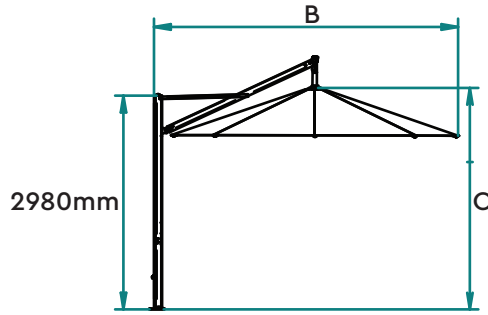

Base Selections

Boltdown and inground bases

Umbrella Dimensions

Deluxe

	3.2m	3.6m	4.0m	4.5m	5.0m
A (mm)	3200	3600	4000	4500	5000
B (mm)	3440	3840	4240	4740	5240
D (mm)	3240	3240	3410	3570	3510
E (mm)	2110	2110	2110	2110	2110
Tilt Function	Single/Double	Single/Double	Single/Double	Single/Double	Single/Double
Wind Rating	92.5km/h	92.5km/h	81km/h	70km/h	60.5km/h

Standard Colours

Frame Colours

Canopy Colours

All canopies are made with 100% solution dyed acrylic; premium strength and fade resistance. The standard colours are indicated here:

Ultimate

	3.2m	3.6m	4.0m	4.5m
A (mm)	3200	3600	4000	4500
B (mm)	3440	3840	4240	4740
D (mm)	2940-3500	2940-3500	3110-3670	2950-3510
E (mm)	1710-2270	1710-2270	1710-2270	1710-2270
Tilt Function	Single/Double	Single/Double	Single/Double	Single/Double
Wind Rating	92.5km/h	92.5km/h	81km/h	70km/h

Dimensions