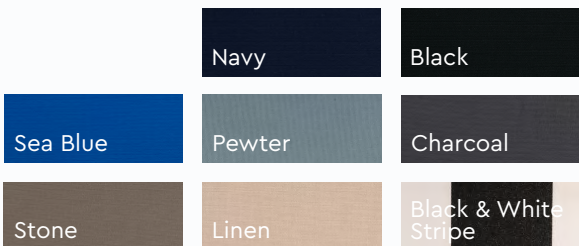

Standard Colours

Frame Colours

Canopy Colours

All canopies are made with 100% solution dyed acrylic; premium strength and fade resistance. The standard colours are indicated here:

Ultimate

	3.2m	3.6m	4.0m	4.5m
A (mm)	3200	3600	4000	4500
B (mm)	3440	3840	4240	4740
D (mm)	2940-3500	2940-3500	3110-3670	2950-3510
E (mm)	1710-2270	1710-2270	1710-2270	1710-2270
Tilt Function	Single/Double	Single/Double	Single/Double	Single/Double
Wind Rating	92.5km/h	92.5km/h	81km/h	70km/h