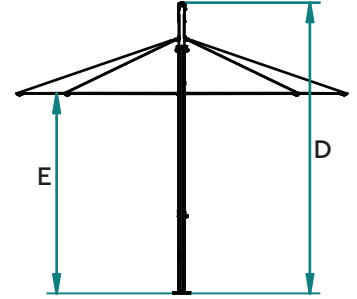

**Deluxe / Ultimate
Range**

Base Selections

Boltdown and inground bases

Umbrella Dimensions

Deluxe

	3.2m	3.6m	4.0m	4.5m	5.0m
A (mm)	3200	3600	4000	4500	5000
B (mm)	3440	3840	4240	4740	5240
D (mm)	3240	3240	3410	3570	3510
E (mm)	2110	2110	2110	2110	2110
Tilt Function	Single/Double	Single/Double	Single/Double	Single/Double	Single/Double
Wind Rating	92.5km/h	92.5km/h	81km/h	70km/h	60.5km/h

Standard Colours

Frame Colours

Canopy Colours

All canopies are made with 100% solution dyed acrylic; premium strength and fade resistance. The standard colours are indicated here:

Ultimate

	3.2m	3.6m	4.0m	4.5m
A (mm)	3200	3600	4000	4500
B (mm)	3440	3840	4240	4740
D (mm)	2940-3500	2940-3500	3110-3670	2950-3510
E (mm)	1710-2270	1710-2270	1710-2270	1710-2270
Tilt Function	Single/Double	Single/Double	Single/Double	Single/Double
Wind Rating	92.5km/h	92.5km/h	81km/h	70km/h

Dimensions