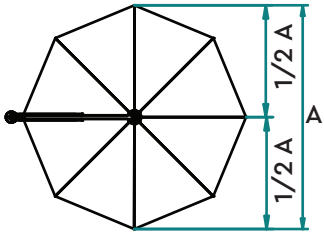

**Deluxe / Ultimate
Range**

Base Selections

Boltdown and inground bases

Umbrella Dimensions

Deluxe

	3.2m	3.6m	4.0m	4.5m	5.0m
A (mm)	3200	3600	4000	4500	5000
B (mm)	3440	3840	4240	4740	5240
D (mm)	3240	3240	3410	3570	3510
E (mm)	2110	2110	2110	2110	2110
Tilt Function	Single/Double	Single/Double	Single/Double	Single/Double	Single/Double
Wind Rating	92.5km/h	92.5km/h	81km/h	70km/h	60.5km/h

Standard Colours

Frame Colours

Canopy Colours

All canopies are made with 100% solution dyed acrylic; premium strength and fade resistance. The standard colours are indicated here:

Ultimate

	3.2m	3.6m	4.0m	4.5m
A (mm)	3200	3600	4000	4500
B (mm)	3440	3840	4240	4740
D (mm)	2940-3500	2940-3500	3110-3670	2950-3510
E (mm)	1710-2270	1710-2270	1710-2270	1710-2270
Tilt Function	Single/Double	Single/Double	Single/Double	Single/Double
Wind Rating	92.5km/h	92.5km/h	81km/h	70km/h

Dimensions