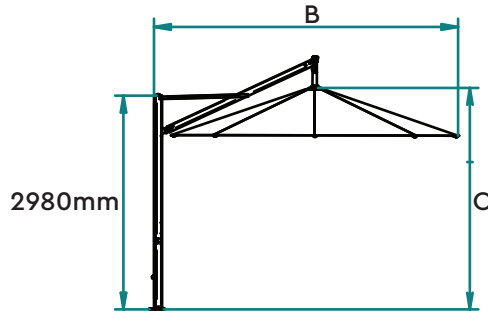

**Deluxe / Ultimate
Range**

Base Selections

Boltdown and inground bases

Umbrella Dimensions

Deluxe

	3.2m	3.6m	4.0m	4.5m	5.0m
A (mm)	3200	3600	4000	4500	5000
B (mm)	3440	3840	4240	4740	5240
D (mm)	3240	3240	3410	3570	3510
E (mm)	2110	2110	2110	2110	2110
Tilt Function	Single/Double	Single/Double	Single/Double	Single/Double	Single/Double
Wind Rating	92.5km/h	92.5km/h	81km/h	70km/h	60.5km/h

Standard Colours

Frame Colours

Canopy Colours

All canopies are made with 100% solution dyed acrylic; premium strength and fade resistance. The standard colours are indicated here:

Ultimate

	3.2m	3.6m	4.0m	4.5m
A (mm)	3200	3600	4000	4500
B (mm)	3440	3840	4240	4740
D (mm)	2940-3500	2940-3500	3110-3670	2950-3510
E (mm)	1710-2270	1710-2270	1710-2270	1710-2270
Tilt Function	Single/Double	Single/Double	Single/Double	Single/Double
Wind Rating	92.5km/h	92.5km/h	81km/h	70km/h

Dimensions