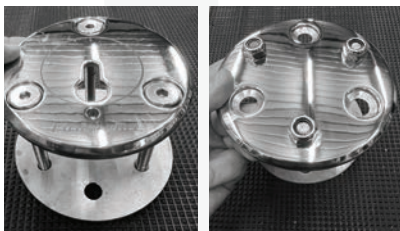

F-280

\$ 1,095

BOAT POLE SPIGOT

2.2m diameter Finbrella with Boat pole (40mm OD) can be customised to your preferred height at no extra charge or can come in a standard 900mm height.

This option is best for use in existing umbrella sockets / brackets, through a rod holder, etc.

\$ 1,675

\$ 1,295

CAMLOCK SPIGOT

2.2m diameter Finbrella with Camlock Kit (40mm OD) can be customised to your preferred height at no extra charge or come in a standard 900mm height.

This option is best for use where the Fixed Camlock Plate can be installed somewhere on the boat by a competent owner or chandler.

\$ 140

\$ 70

SAND POLE

\$ 70

ANCHORING OPTIONS

BOAT POLE SPIGOT

CAMLOCK SPIGOT

UPGRADE OPTIONS

316 STAINLESS STEEL CENTRE POLE

BOAT BRACKET

BOAT CLASP

BACKING/DOUBLING PLATE

SAND POLE