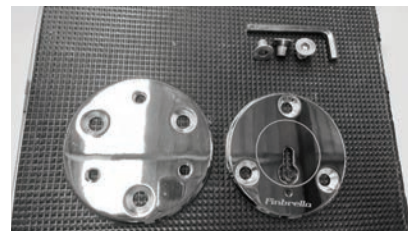

\$ 140

\$ 70

SAND POLE

\$ 70

ANCHORING OPTIONS

BOAT POLE SPIGOT

CAMLOCK SPIGOT

UPGRADE OPTIONS

316 STAINLESS STEEL CENTRE POLE

BOAT BRACKET

BOAT CLASP

BACKING/DOUBLING PLATE

SAND POLE